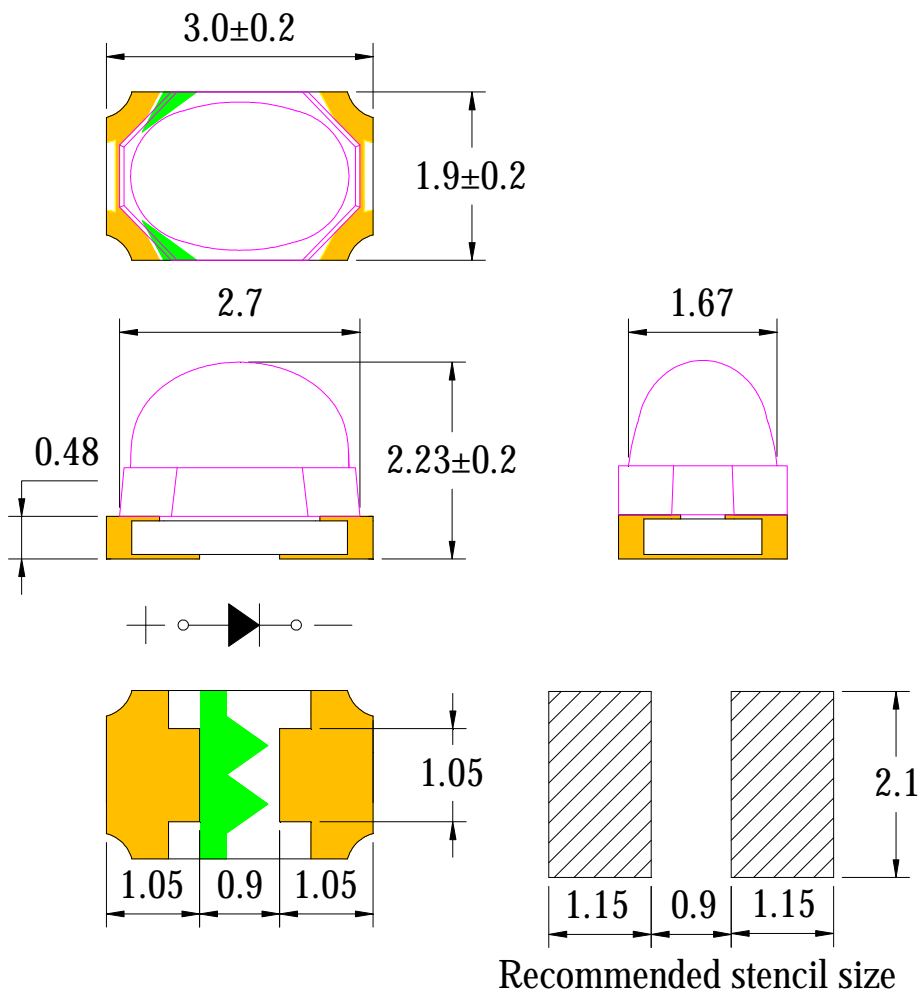

SL-T3020IRC050-L223-C-S

Features

Package Dimension

Notes:

Absolute Maximum Ratings at Ta=25

1. Storage and operating:

2. Peak Forward Current:

3. Caution in ESD:

Note:

°C