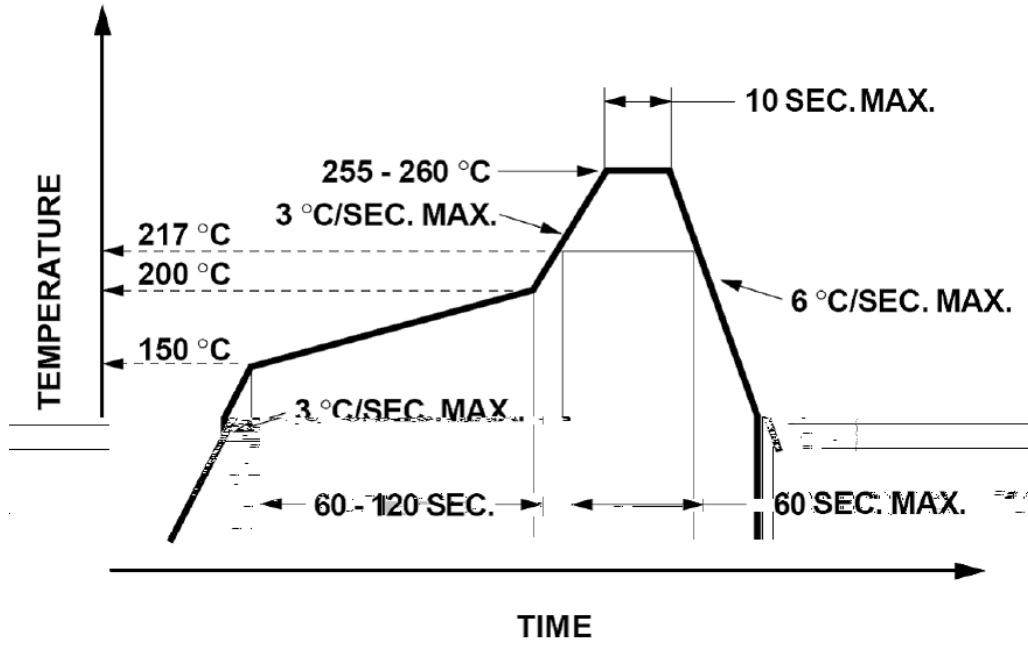

SL-T3020IRC050-L223-C-S

Features

Package Dimension

Notes:

Absolute Maximum Ratings at Ta=25

1. Storage and operating:

2. Peak Forward Current:

3. Caution in ESD:

Note:

°C